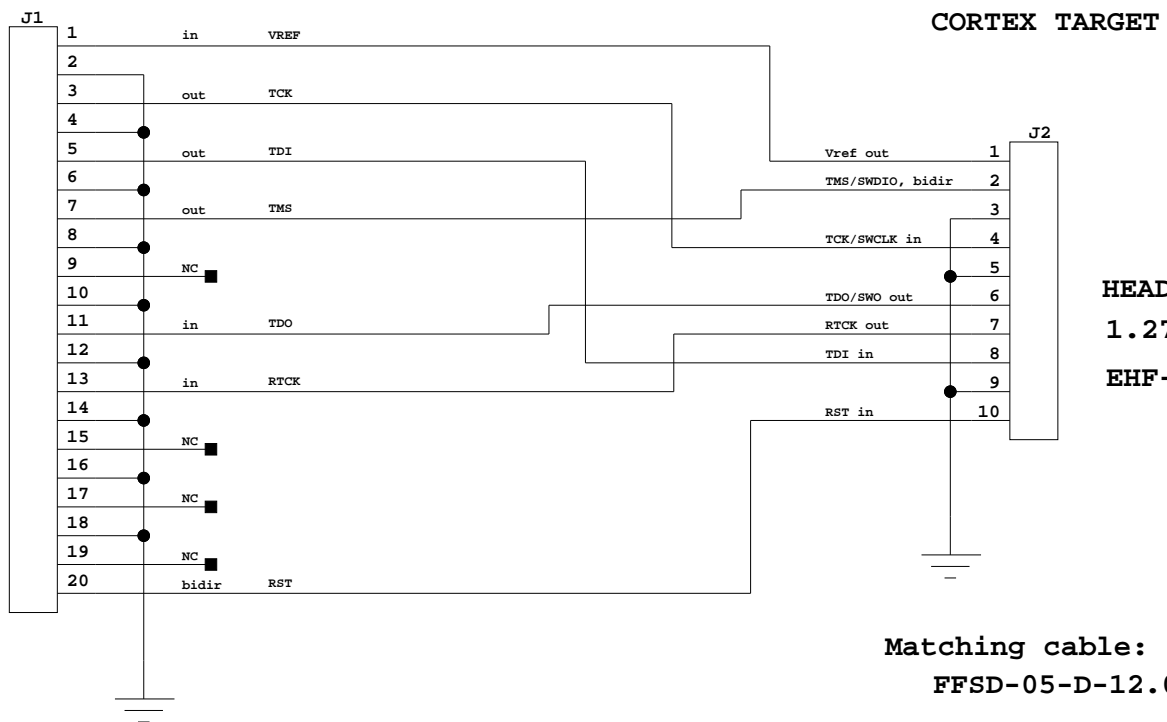

ADAPTER: PEEDI - CORTEX10/SWD10

PEEDI

HEADER 2x5
1.27x1.27mm
EHF-105-01-L-D

Matching cable:
FFSD-05-D-12.00-01-N

Title: PEEDI-ARM10/SWD		Module: ADAPTER	
Company: RONETIX GMBH		Size A4	Rev. 1.0
Author: ILKO ILIEV	5-27-2011_18:20	Sheet 1 of 1	