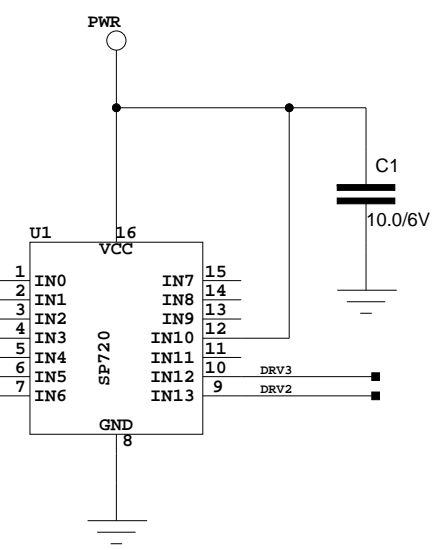

ADAPTER: PEEDI - 4x ARM20

4x HEADER 2x10

SP721AB also possible

Title: PEEDI-4X ARM20		Module: ADAPTER	
Company: RONETIX		Size: A3	Rev: 1.1
Author: RONETIX		5-11-2010_12:50	Sheet 1 of 1