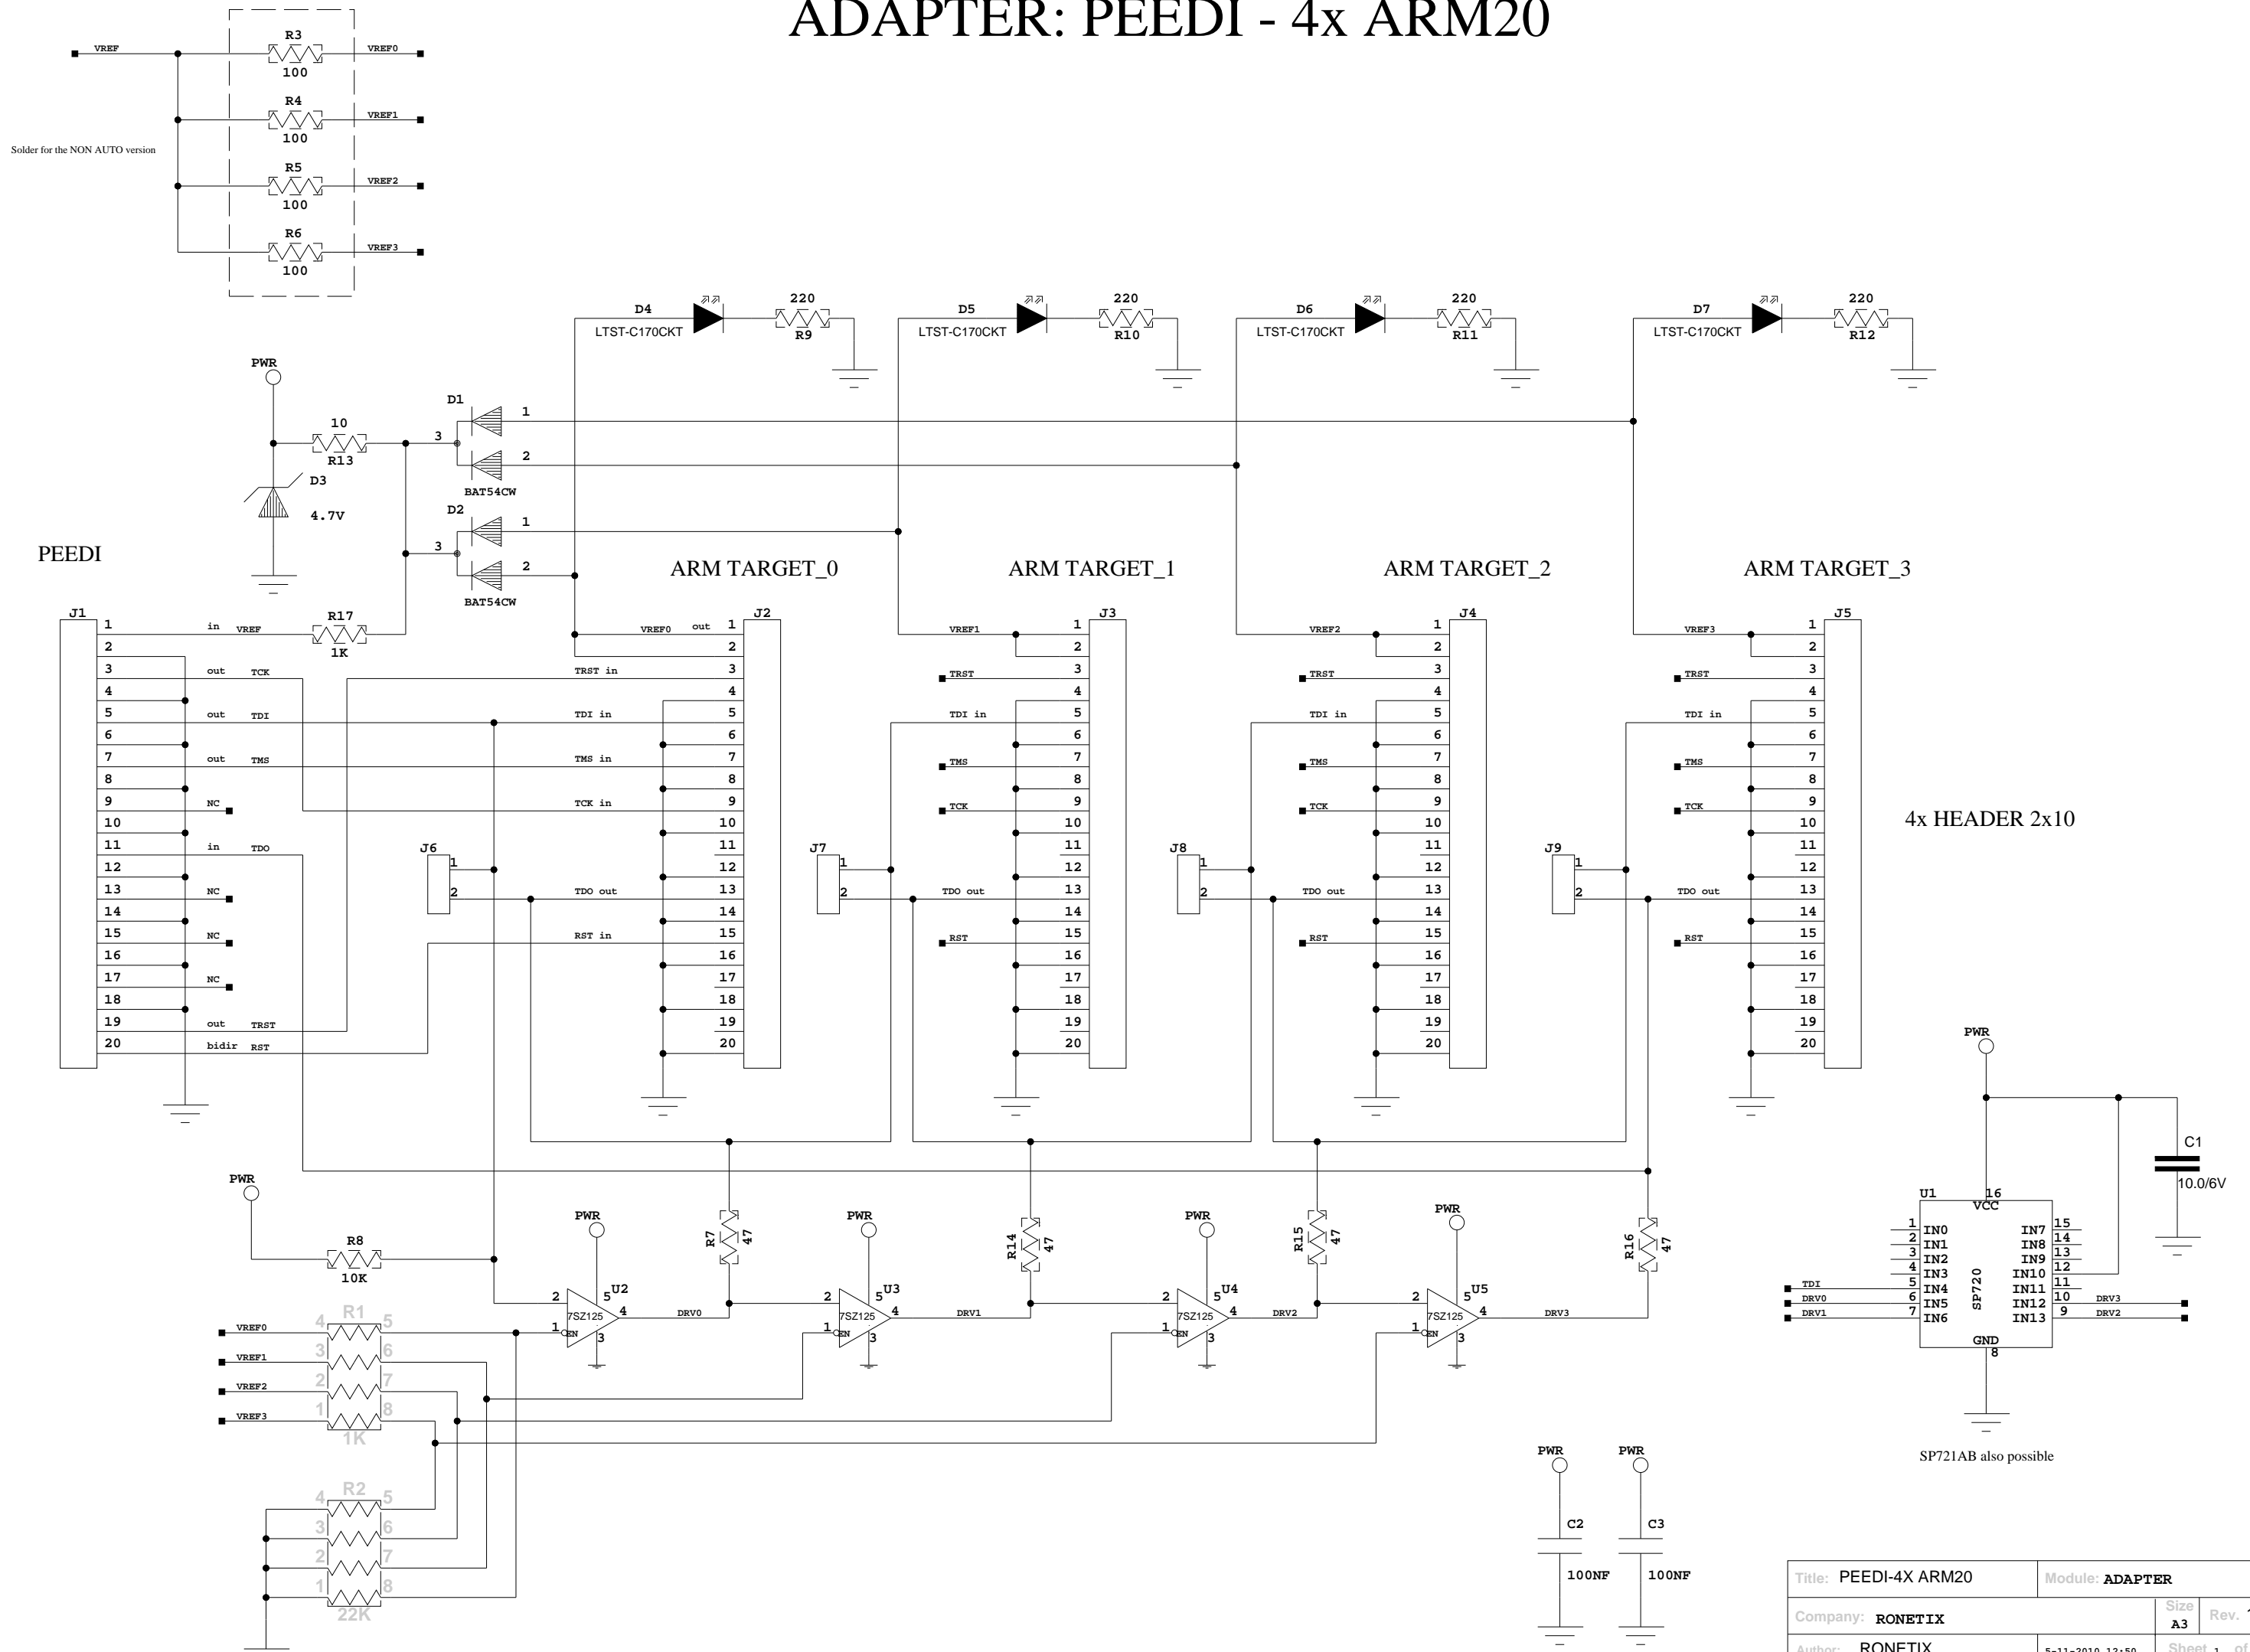

ADAPTER: PEEDI - 4x ARM20

4x HEADER 2x10

SP721AB also possible

Title: PEEDI-4X ARM20		Module: ADAPTER	
Company: RONETIX		Size: A3	Rev: 1.1
Author: RONETIX		5-11-2010_12:50	Sheet 1 of 1